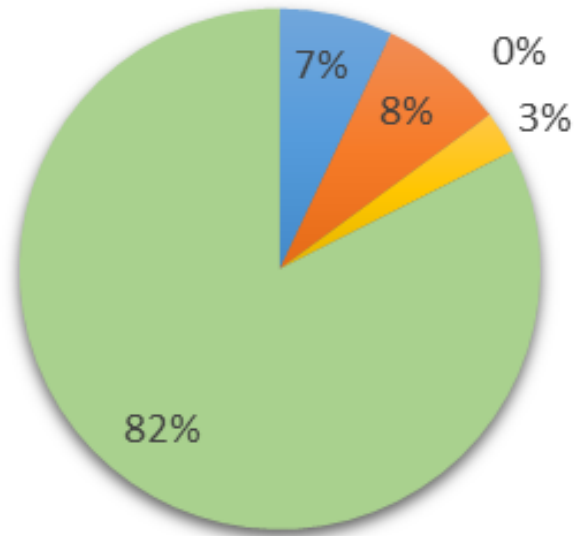

# RACE & ETHNICITY

## CEAD Practice Group

- WHITE/CAUCASIAN
- BLACK/AFRICAN AMER
- NATIVE AMER
- ASIAN/PACIFIC ISL
- HISPANIC